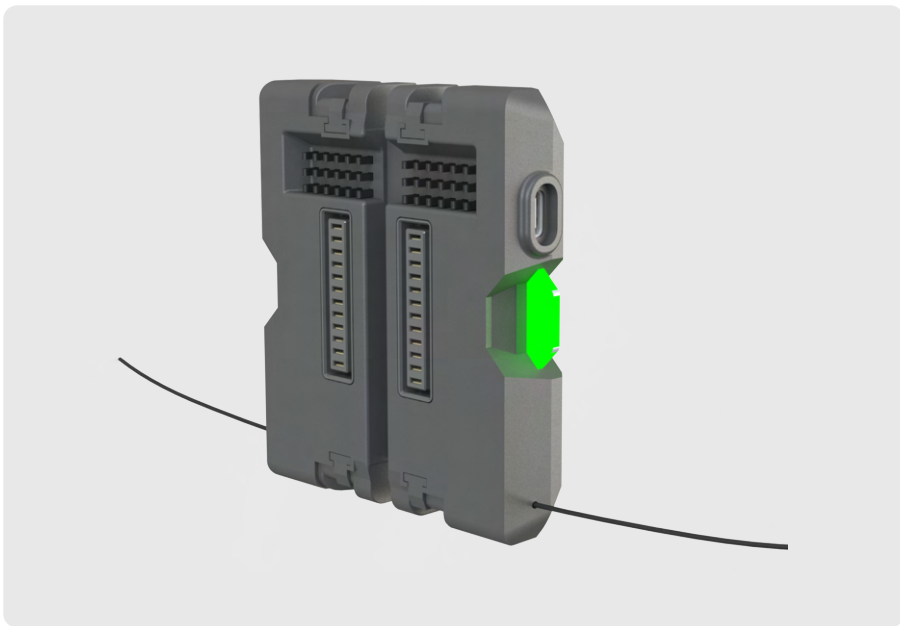

KRONOS I3

FLIGHT TERMINATION SYSTEM FOR **dji** INSPIRE 3 

The Kronos I3 plug & play FTS, developed for the DJI Inspire 3, prevents the drone fitted with it from leaving its regulation flight envelope by cutting (manually or automatically) the drone's power supply in less than a second.

S 1 / S 2 D G A C 

The Kronos Inspire 3 FTS enables your drone to be approved for French S1/S2 scenarios. Coupled with a Kronos parachute recovery system, you can certify your drone for all DGAC scenarios. (S1/S2/S3).

ASK OUR SALES TEAM YOUR QUESTIONS

SPECIFICATIONS

POWERED BY
THE DRONE

78 G
WEIGHT

75 x 90 x 20
DIMENSIONS (MM)

2 KM
TRIGGER RANGE

2 MIN
INSTALLATION TIME

SR0860
WIRELESS
COMMUNICATION WITH
ENCRYPTED KEY

0.27 S
TRIGGER TIME

-25°C / 40°C
OPERATING
TEMPERATURE

COMPATIBILITY

KRONOS I3 PARACHUTE

The Kronos I3 FTS can be coupled with a parachute recovery system to slow down the fall speed and impact energy of your DJI Inspire 3 drone in the event of a problem. Combined, the two systems form an accessories kit that enables you to obtain Class C5 marking for your drone.